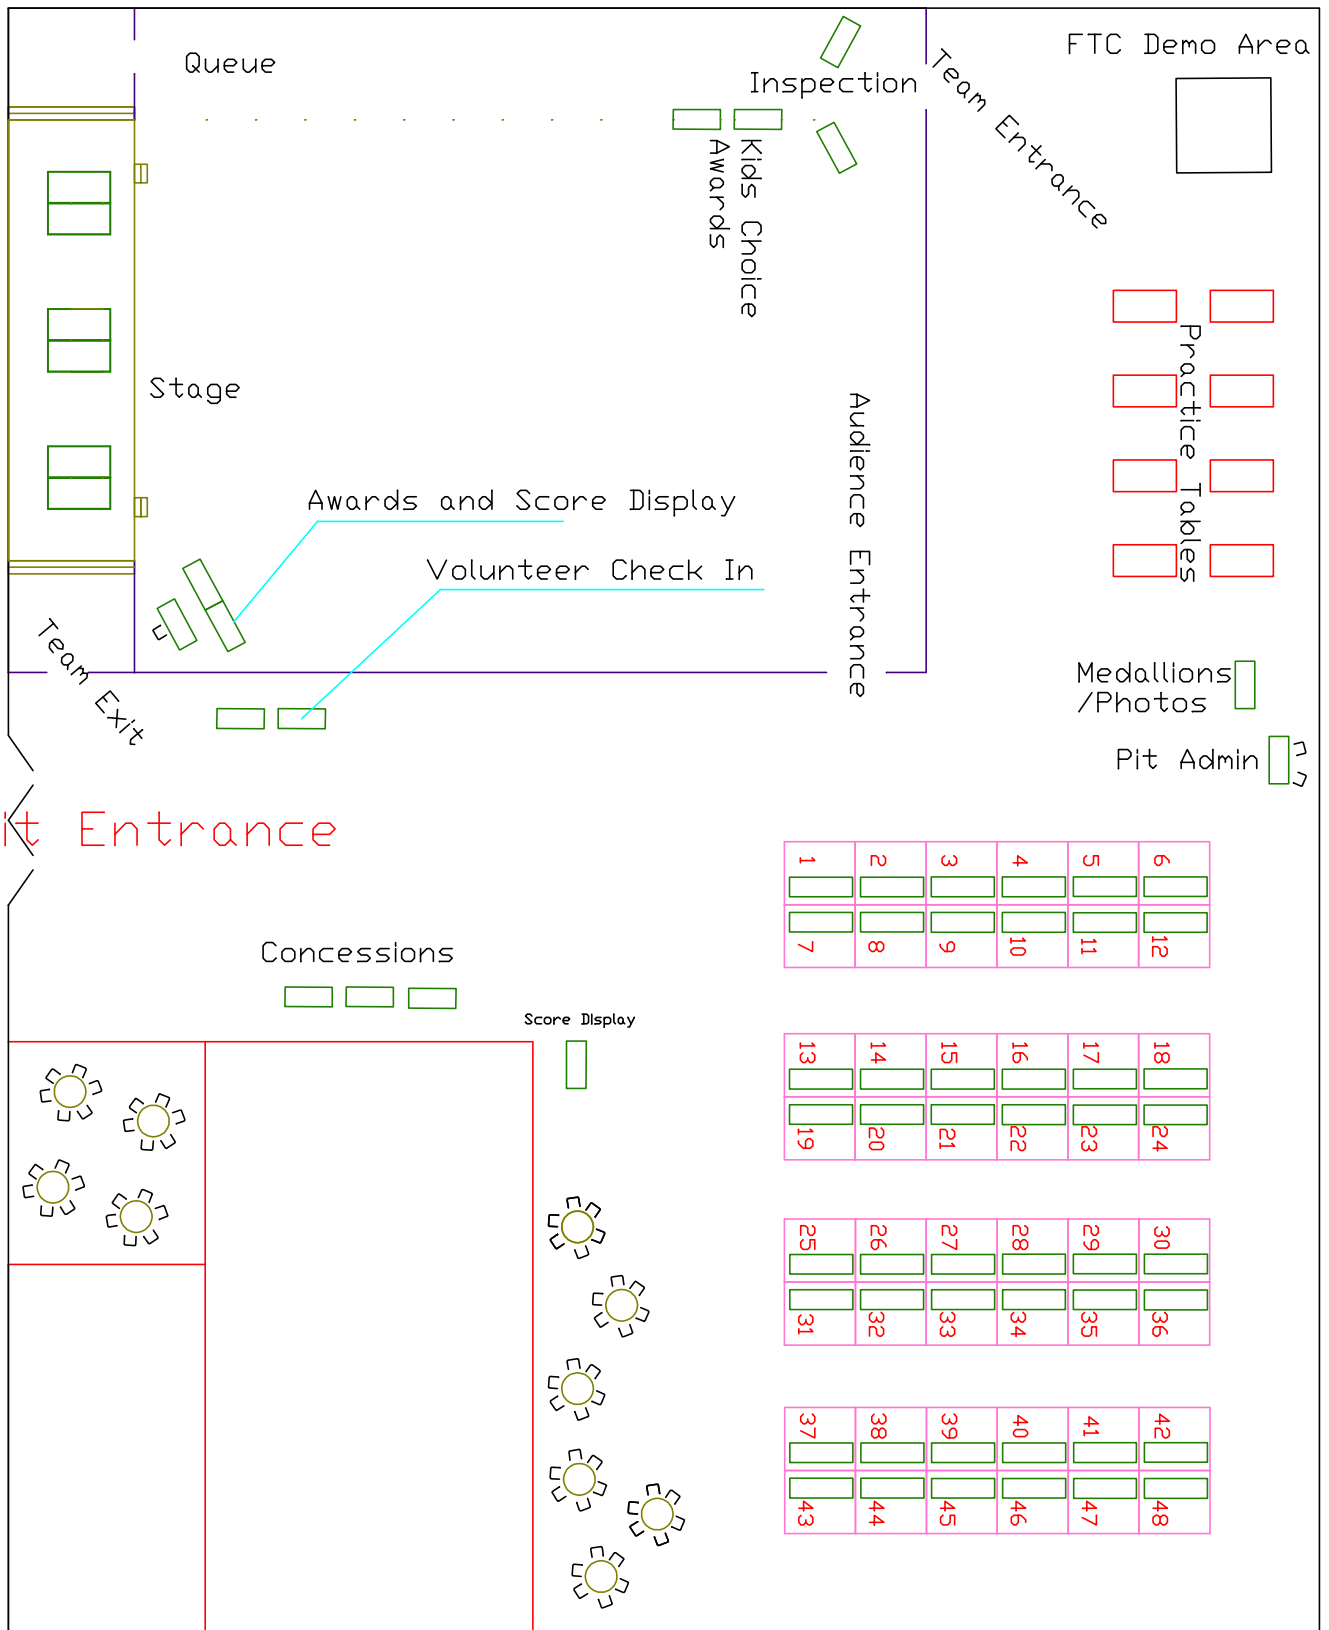

William Jessup University Campus  
 FIRST LEGO League Parking Map

Second Floor

First Floor

Main Pit Entrance

WJU Pit and Competition layout