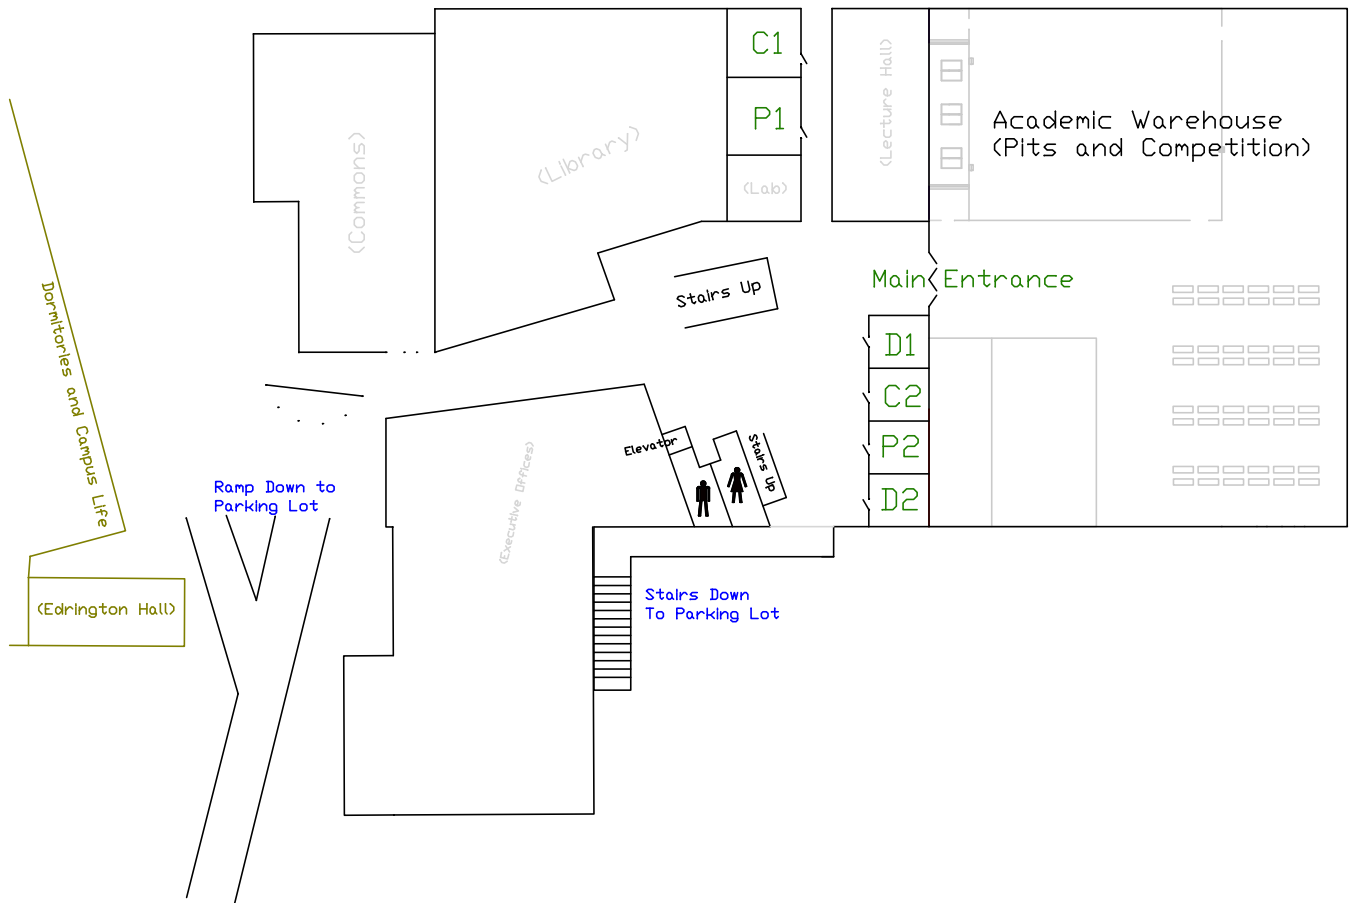

William Jessup University Campus  
 FIRST LEGO League Parking Map

Second Floor

First Floor

Main Pit Entrance

WJU Pit and Competition layout