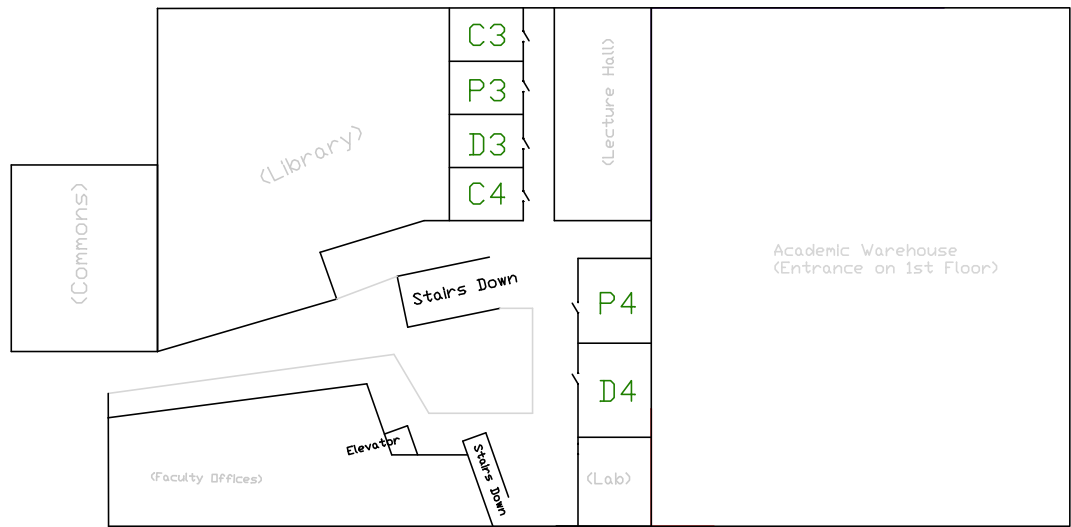

William Jessup University Campus  
 FIRST LEGO League Parking Map

Second Floor

First Floor

Main Pit Entrance

WJU Pit and Competition layout